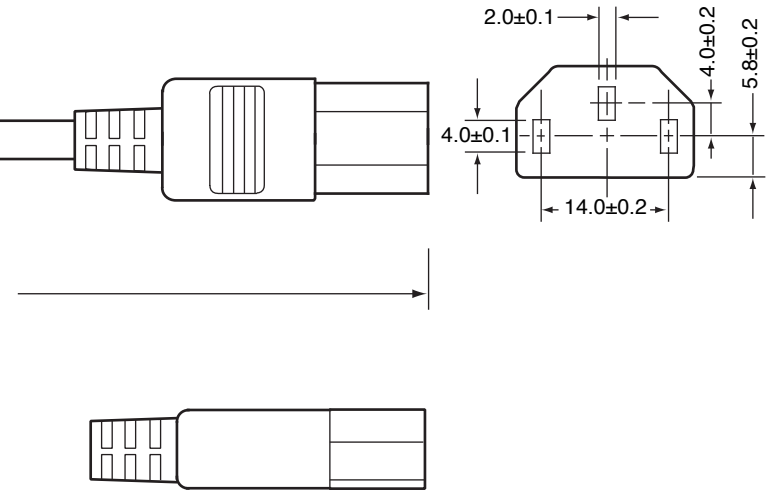

2500

PLUG TYPE	EL 211 (CEE 7 VII)
CONNECTOR	EL 701 (EN 60320/C13)
CABLE TYPE	H05VV-F
COLOR	Black
# OF CONDUCTORS	3
WIRE SIZE	1.00mm sq.
OVERALL LENGTH	2500 mm
OUTER DIAMETER	7.0 mm
TEMPERATURE	70°C
AMPERAGE RATING	10A
VOLTAGE RATING	250V

DATE: 08/01/05	SHEET: 1 OF 1
----------------	---------------

PART NUMBER:	2171H518.2
--------------	------------

APPROVAL:	
-----------	--

**SPECIFICATION CONTROL DRAWING**

**TUMBLER POWER CORDS**

4241 BUSINESS CENTER DRIVE  
 FREMONT, CA 94538  
 Phone: (510)657-3002  
 Fax: (510) 770-1933

TOLERANCES ON DIMENSIONS UNLESS OTHERWISE SPECIFIED	
DO NOT SCALE DRAWING	SURFACE ROUGHNESS MAX 125
DECIMALS .XX = .50 .XXX = .250	ANGLES ±

MEASUREMENT IN: MM

**EUROPEAN POWER CORDSET**