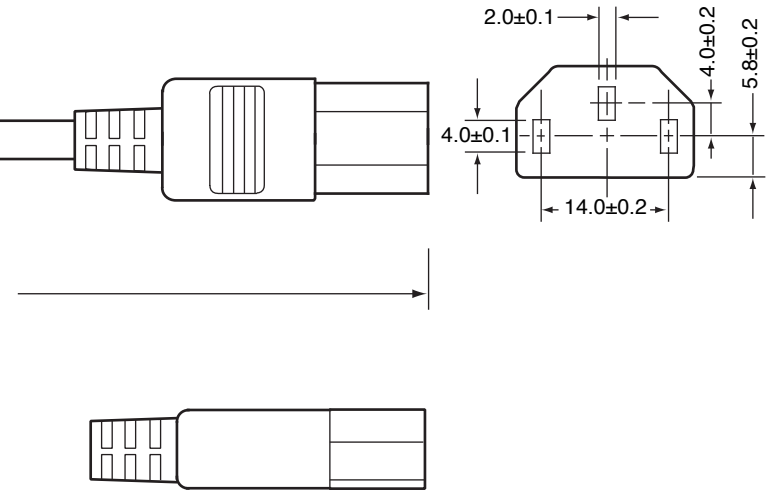

2500

PLUG TYPE	EL 211 (CEE 7 VII)
CONNECTOR	EL 701 (EN 60320/C13)
CABLE TYPE	H05VV-F
COLOR	Black
# OF CONDUCTORS	3
WIRE SIZE	1.00mm sq.
OVERALL LENGTH	2500 mm
OUTER DIAMETER	7.0 mm
TEMPERATURE	70°C
AMPERAGE RATING	10A
VOLTAGE RATING	250V

DATE: 08/01/05 SHEET: 1 OF 1

PART NUMBER: 2171H518.2

SPECIFICATION CONTROL DRAWING

TUMBLER POWER CORDS

4241 BUSINESS CENTER DRIVE  
 FREMONT, CA 94538  
 Phone: (510)657-3002  
 Fax: (510) 770-1933

TOLERANCES ON DIMENSIONS UNLESS OTHERWISE SPECIFIED	
DO NOT SCALE DRAWING	SURFACE ROUGHNESS MAX 125
DECIMALS .XX = .50 .XXX = .250	ANGLES ±

MEASUREMENT IN: MM

EUROPEAN POWER CORDSET

APPROVAL: